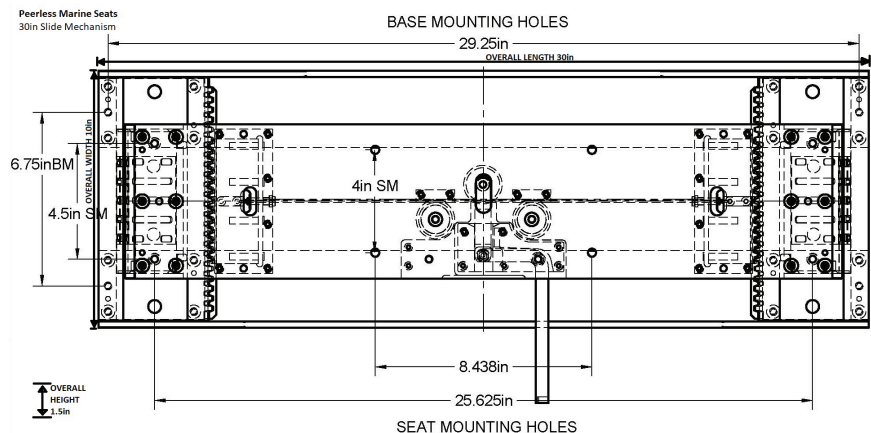

Part Number **TLS30**

For more information
contact your Sales Rep:

+1 (954) 845-0411

reps@haimescolemangrp.com
www.haimescolemangrp.com

1671 NW 144th Terr Ste 102
Sunrise, FL 33323