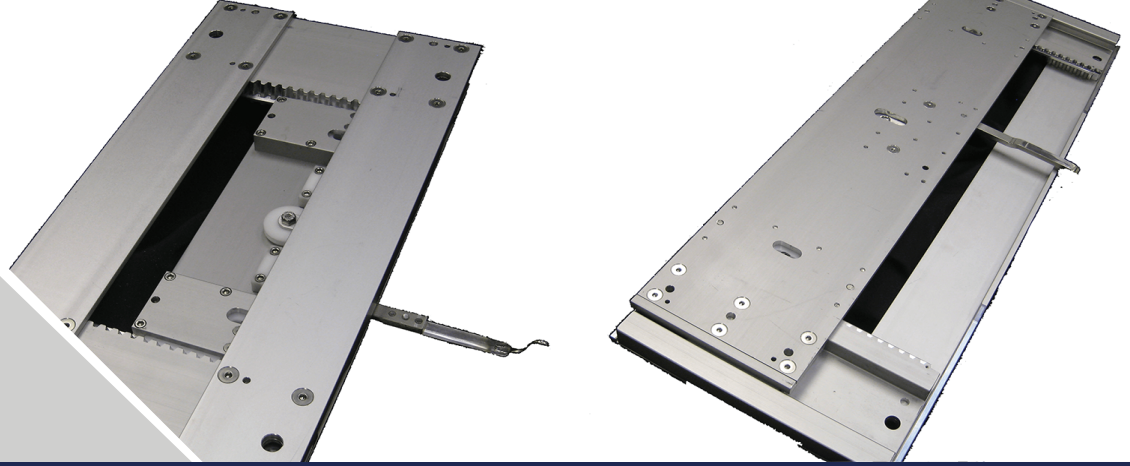

- The no pinch bolster hinges will give you peace of mind while in operation.
- Peerless seats' flush armrests will give your boat a seamless look when placed in the "up" position.
- With our fiberglass back plates molded to your design, you can truly feel the seats are your own.

For more information
contact your Sales Rep:

+1 (954) 845-0411

reps@haimescolemangrp.com
www.haimescolemangrp.com

1671 NW 144th Terr Ste 102
Sunrise, FL 33323

FEATURES

- Polished 316 Stainless Steel Hardware
- Fiberglass Outside Back Plates
- No Pinch Hinges
- Integral Folding Armrests

PEERLESS MARINE SEATS
BETTER • STRONGER • PEERLESS

“TOTAL-LOK” SLIDE

Peerless Marine Seats' unique design will maintain the slide mechanism in true parallel, always! No more racking or jammed seat slides. Our patent pending design ensures smooth functionality but only when you release the locks! The integrated construction eliminates jamming without any lubrication maintenance...for *total* reliability.

FEATURES

- Polished 316 Stainless Steel Hardware
- 5 Unique Peerless Extrusions
- Delrin Components
- Non-Flat Surface Mounting
- ASTM Standard 500 Hrs Salt Spray Tested
- Positive Lock Tolerances

PEERLESS MARINE SEATS