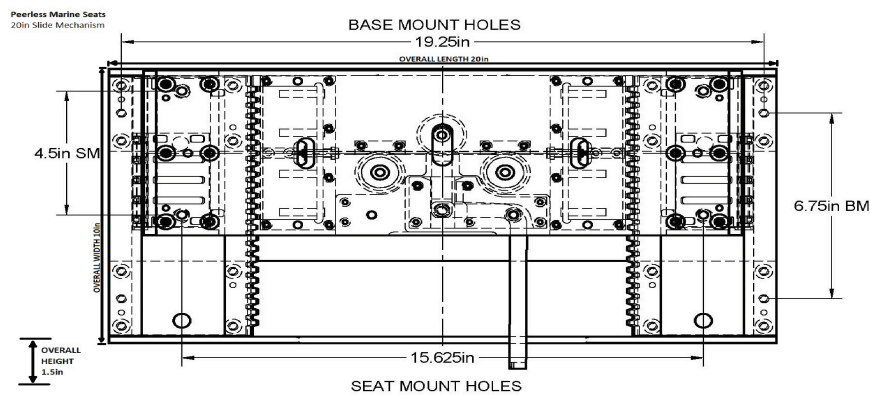

Part Number **TLS20**